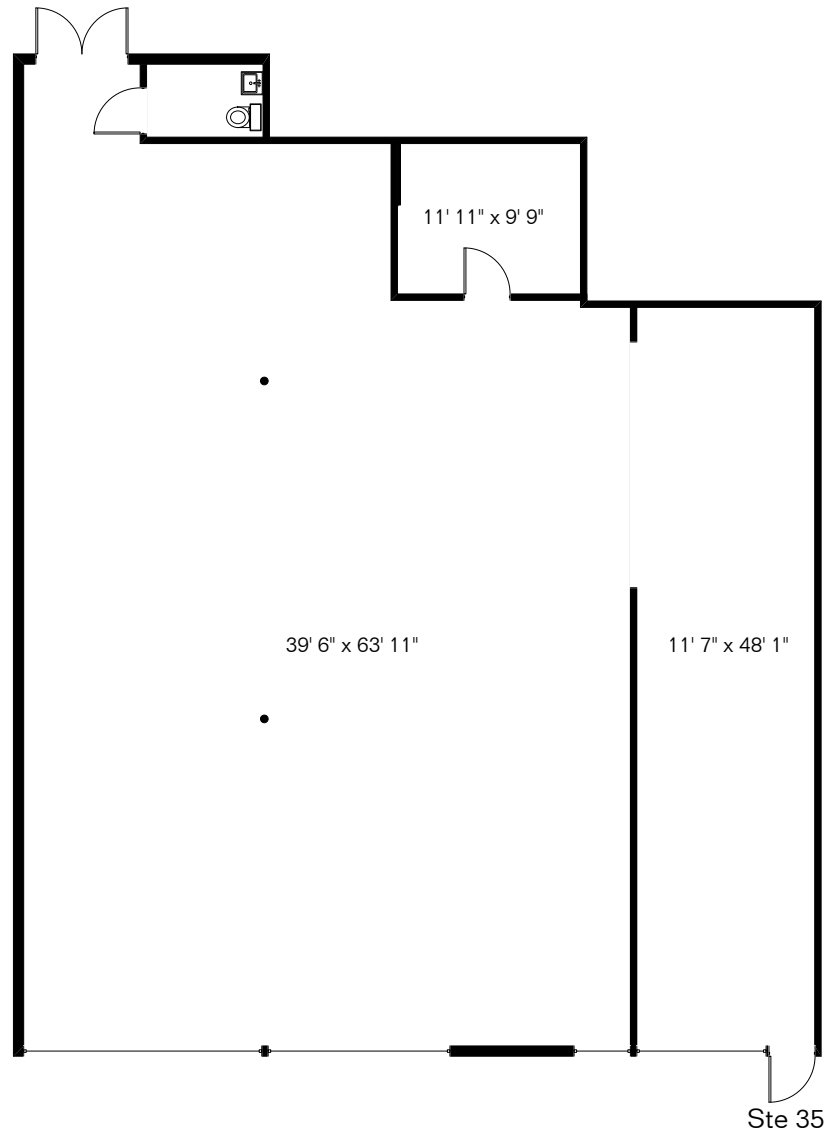

The square footages and room size information are deemed to be reliable but are not guaranteed and should be independently verified. This drawing is for marketing purposes only.

10050 W Bell Rd Ste 35

Gross 3,030 Sq Ft

Site Visit June 2020

Copyright 2020 Floor Plans First! LLC
All Rights Reserved.